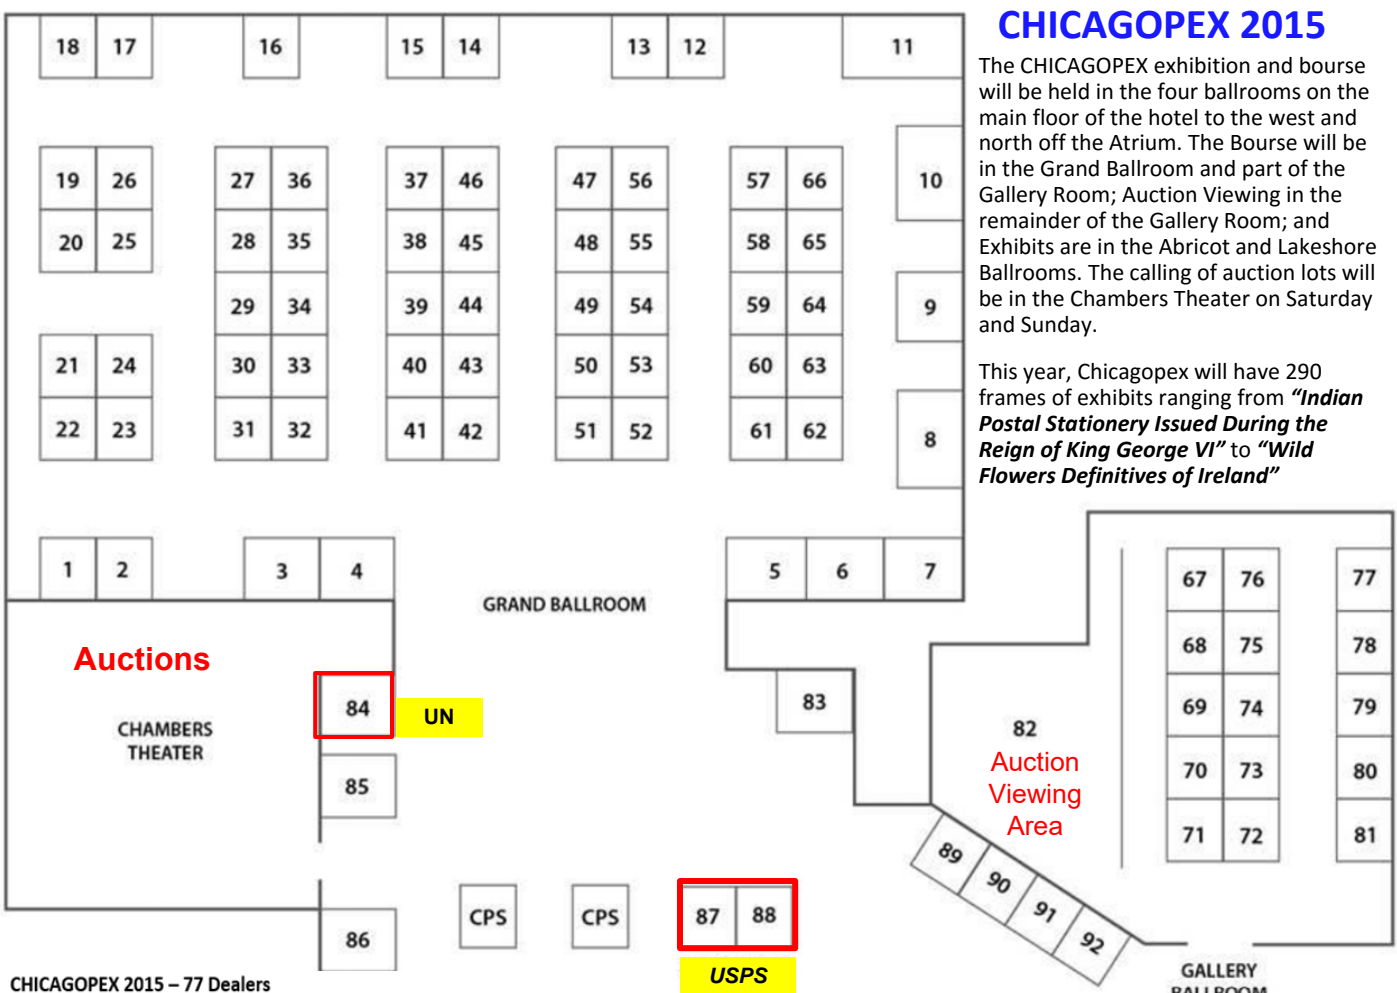

CHICAGOPEX 2015

The CHICAGOPEX exhibition and bourse will be held in the four ballrooms on the main floor of the hotel to the west and north off the Atrium. The Bourse will be in the Grand Ballroom and part of the Gallery Room; Auction Viewing in the remainder of the Gallery Room; and Exhibits are in the Abricot and Lakeshore Ballrooms. The calling of auction lots will be in the Chambers Theater on Saturday and Sunday.

This year, Chicagopex will have 290 frames of exhibits ranging from "Indian Postal Stationery Issued During the Reign of King George VI" to "Wild Flowers Definitives of Ireland"

CHICAGOPEX 2015 – 77 Dealers